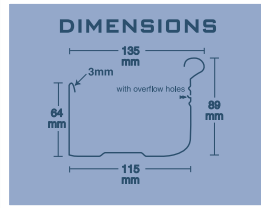

ACE QUAD

FLOW RATE:

Volume in 1m length 1.5 litres / second.
6.2 litres measures to overflow holes.

ACE QUAD 115MM DURAKOTE® 80% GLOSS

Available Slotted or Unslotted.

Hunter Red, White, Federation Green, Brown, Heritage Red, Smooth Cream, Merino, Jasmin Brown, Slate Grey, Iron Grey.

HALF ROUND

FLOW RATE:

Volume in 1m length with overflow holes 1.5 litres / second.
2.5 litres / second without overflow holes.
6.48 litres measured to overflow holes.
7.16 litres measured to back of gutter.

ROUNDLINE

FLOW RATE:

Volume in 1m length with overflow holes 1.5 litres / second.
2.5 litres / second without overflow holes.
6.32 litres measured to overflow holes.
7 litres measured to back of gutter.

FLOW RATE:

100 x 75mm
Volume in 1.8m length 13.5 litres.
Flow Capacity 4.4 litres per second.

90MM ROUND DOWNPIPE

FLOW RATE:

90mm Round Downpipe
Volume in 1.8m length 11.44 litres.
Flow Capacity 4.2 litres per second.