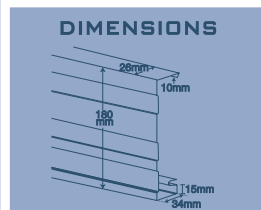

STEEL FASCIA/FASCIA COVER

STEEL FASCIA DURAKOTE® 25% GLOSS

White, Heritage Red, Smooth Cream, Merino, Jasmin Brown, Slate Grey, Iron Grey, Mountain Blue, Tuscan Red, Dusk, Off White, Birch, Gull Grey, Armour Grey, Mist Green, Rivergum, Caulfield Green, Monolith, Ebony, Basal, Territory, Wallaroo, Gulf, Manteal, Coventry.

FASCIA COVER DURAKOTE® 25% GLOSS

As per all Steel Fascia Colours + Brown.

ROLLFORM DOWNPIPE 100 x 50MM

FLOW RATE:

100 x 50mm
Volume in 1.8m length 9 litres.
Flow Capacity 3.5 litres per second.

ROLLFORM DOWNPIPE 100 x 75MM

FLOW RATE:

100 x 75mm
Volume in 1.8m length 13.5 litres.
Flow Capacity 4.4 litres per second.

90MM ROUND DOWNPIPE

FLOW RATE:

90mm Round Downpipe
Volume in 1.8m length 11.44 litres.
Flow Capacity 4.2 litres per second.

DOWNPIPE DURAKOTE® 80% GLOSS

Hunter Red, White, Federation Green, Brown, Heritage Red, Smooth Cream, Merino, Jasmin Brown, Slate Grey, Iron Grey.

DOWNPIPE DURAKOTE® 25% GLOSS

Heritage Red, Smooth Cream, Merino, Jasmin Brown, Slate Grey, Iron Grey, Mountain Blue, Tuscan Red, Dusk, Off White, Birch, Gull Grey, Armour Grey, Mist Green, Rivergum, Caulfield Green, Monolith, Ebony, Basal, Territory, Wallaroo, Gulf, Manteal, Coventry.

*Tuscan Red & Rivergum not available in 90mm Downpipe