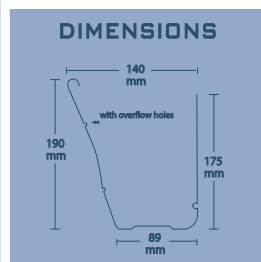

ROUNDLINE

FLOW RATE:

Volume in 1m length with overflow holes 1.5 litres / second.
2.5 litres / second without overflow holes.
6.32 litres measured to overflow holes.
7 litres measured to back of gutter.

NU-LINE

FLOW RATE:

Volume in 1m length 5 litres / second.
12.6 litres measures to overflow holes.

NU-LINE DURAKOTE® 80% GLOSS

White, Brown, Heritage Red, Smooth Cream,

Slate Grey, Iron Grey.

MINI-LINE

FLOW RATE:

Volume in 1m length 2.5 litres / second.
7.3 litres measures to overflow holes.

MINI-LINE DURAKOTE® 80% GLOSS

White, Brown, Heritage Red, Smooth Cream, Merino, Jasmin Brown, Slate Grey, Iron Grey.

MINI-LINE DURAKOTE® 25% GLOSS

FLOW RATE:

100 x 75mm
Volume in 1.8m length 13.5 litres.
Flow Capacity 4.4 litres per second.

90MM ROUND DOWNPIPE

FLOW RATE:

90mm Round Downpipe
Volume in 1.8m length 11.44 litres.
Flow Capacity 4.2 litres per second.