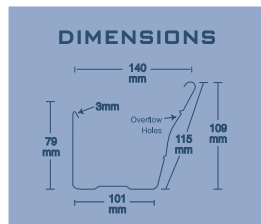

NU-LINE

FLOW RATE:

Volume in 1m length 5 litres / second.
12.6 litres measures to overflow holes.

NU-LINE DURAKOTE® 80% GLOSS

White, Brown, Heritage Red, Smooth Cream,

Slate Grey, Iron Grey.

MINI-LINE

FLOW RATE:

Volume in 1m length 2.5 litres / second.
7.3 litres measures to overflow holes.

MINI-LINE DURAKOTE® 80% GLOSS

White, Brown, Heritage Red, Smooth Cream, Merino, Jasmin Brown, Slate Grey, Iron Grey.

MINI-LINE DURAKOTE® 25% GLOSS

FLOW RATE:

100 x 75mm
Volume in 1.8m length 13.5 litres.
Flow Capacity 4.4 litres per second.

90MM ROUND DOWNPIPE

FLOW RATE:

90mm Round Downpipe
Volume in 1.8m length 11.44 litres.
Flow Capacity 4.2 litres per second.