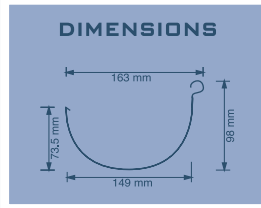

ACE QUAD

FLOW RATE:

Volume in 1m length 1.5 litres / second.
6.2 litres measures to overflow holes.

ACE QUAD 115MM DURAKOTE® 80% GLOSS

Available Slotted or Unslotted.

Hunter Red, White, Federation Green, Brown, Heritage Red, Smooth Cream, Merino, Jasmin Brown, Slate Grey, Iron Grey.

HALF ROUND

FLOW RATE:

Volume in 1m length with overflow holes 1.5 litres / second.
2.5 litres / second without overflow holes.
6.48 litres measured to overflow holes.
7.16 litres measured to back of gutter.

ROUNDLINE

FLOW RATE:

Volume in 1m length with overflow holes 1.5 litres / second.
2.5 litres / second without overflow holes.
6.32 litres measured to overflow holes.
7 litres measured to back of gutter.

FLOW RATE:

100 x 75mm
Volume in 1.8m length 13.5 litres.
Flow Capacity 4.4 litres per second.

90MM ROUND DOWNPIPE

FLOW RATE:

90mm Round Downpipe
Volume in 1.8m length 11.44 litres.
Flow Capacity 4.2 litres per second.