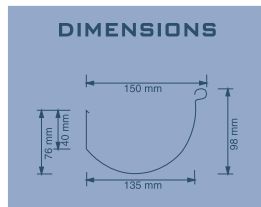

HALF ROUND

FLOW RATE:

Volume in 1m length with overflow holes 1.5 litres / second.
2.5 litres / second without overflow holes.
6.48 litres measured to overflow holes.
7.16 litres measured to back of gutter.

ROUNDLINE

FLOW RATE:

Volume in 1m length with overflow holes 1.5 litres / second.
2.5 litres / second without overflow holes.
6.32 litres measured to overflow holes.
7 litres measured to back of gutter.

FLOW RATE:

100 x 75mm
Volume in 1.8m length 13.5 litres.
Flow Capacity 4.4 litres per second.

90MM ROUND DOWNPIPE

FLOW RATE:

90mm Round Downpipe
Volume in 1.8m length 11.44 litres.
Flow Capacity 4.2 litres per second.